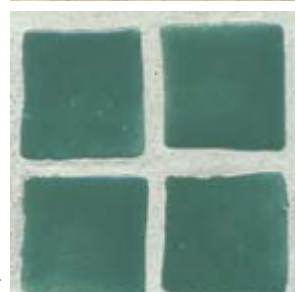

SP8  
TEAL  
LIGHT

SP2  
GARDEN  
GREEN  
DARK

SP11  
SOFT  
YELLOW

SP12  
CITRUS  
GOLD  
DARK

SP4  
LAPIS  
BLUE  
LIGHT

PEACH  
BLUSH  
DARK

PEACH  
BLUSH  
LIGHT

LAPIS  
BLUE  
DARK

LAPIS  
BLUE  
LIGHT

ITALIAN  
EARTH  
DARK

ITALIAN  
EARTH  
LIGHT

SOFT  
YELLOW

WHITE  
LINEN

GARDEN  
GREEN  
DARK

GARDEN  
GREEN  
LIGHT

ICT, Inc.