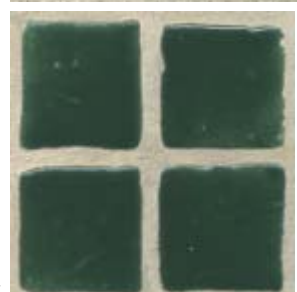

SP8  
TEAL  
LIGHT

SP2  
GARDEN  
GREEN  
DARK

SP11  
SOFT  
YELLOW

SP12  
CITRUS  
GOLD  
DARK

SP4  
LAPIS  
BLUE  
LIGHT

PEACH  
BLUSH  
DARK

PEACH  
BLUSH  
LIGHT

LAPIS  
BLUE  
DARK

LAPIS  
BLUE  
LIGHT

ITALIAN  
EARTH  
DARK

ITALIAN  
EARTH  
LIGHT

SOFT  
YELLOW

WHITE  
LINEN

GARDEN  
GREEN  
DARK

GARDEN  
GREEN  
LIGHT

ICT, Inc.