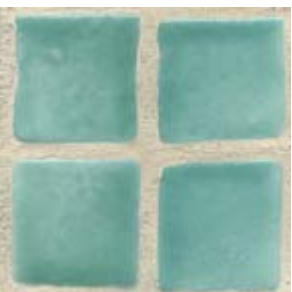

# GEMSTONE

Gemstone Smokey White shown in 2"x2" with our 1 1/2"x 5 1/2" small chair rail (SP14)

Field tile is available in 2"x2", 2"x4", 4"x4", 3"x3", 3"x6" and 6"x6"  
Surface trim is available in 2"x4", 4"x4", 3"x6" and 6"x6"

Our handmade ceramic glazed Gemstone tiles are characterized by a hand distressed bisque and a natural wide variation that includes both flashing and several shades within one color. The wide variations add character and are part of the handmade beauty of the tile.

# GEMSTONE

CITRUS  
GOLD  
DARK

CITRUS  
GOLD  
LIGHT

TEAL  
DARK

TEAL  
LIGHT

AQUA  
MARINE  
DARK

AQUA  
MARINE  
LIGHT

SP10  
ITALIAN  
EARTH  
LIGHT

SP8  
TEAL  
LIGHT

SP2  
GARDEN  
GREEN  
DARK

SP11  
SOFT  
YELLOW

SP12  
CITRUS  
GOLD  
DARK

SP4  
LAPIS  
BLUE  
LIGHT

PEACH  
BLUSH  
DARK

PEACH  
BLUSH  
LIGHT

LAPIS  
BLUE  
DARK