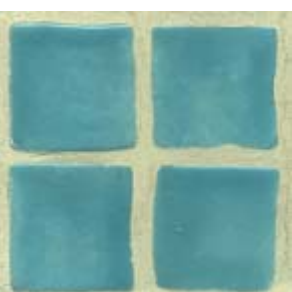

# GEMSTONE

CITRUS  
GOLD  
DARK

CITRUS  
GOLD  
LIGHT

TEAL  
DARK

TEAL  
LIGHT

AQUA  
MARINE  
DARK

AQUA  
MARINE  
LIGHT

SP10  
ITALIAN  
EARTH  
LIGHT

SP8  
TEAL  
LIGHT

SP2  
GARDEN  
GREEN  
DARK

SP11  
SOFT  
YELLOW

SP12  
CITRUS  
GOLD  
DARK

SP4  
LAPIS  
BLUE  
LIGHT

PEACH  
BLUSH  
DARK

PEACH  
BLUSH  
LIGHT

LAPIS  
BLUE  
DARK