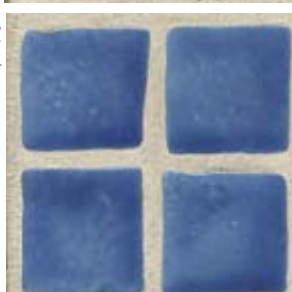

GARDEN
GREEN
DARK

GARDEN
GREEN
LIGHT