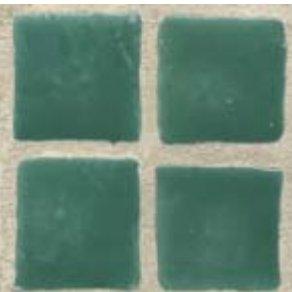

Our handmade ceramic glazed Gemstone tiles are characterized by a hand distressed bisque and a natural wide variation that includes both flashing and several shades within one color. The wide variations add character and are part of the handmade beauty of the tile.

See back of the catalog for other colors and trim

# GEMSTONE

CITRUS  
GOLD  
DARK

CITRUS  
GOLD  
LIGHT

TEAL  
DARK

TEAL  
LIGHT

AQUA  
MARINE  
DARK

AQUA  
MARINE  
LIGHT

SP10  
ITALIAN  
EARTH  
LIGHT

SP8  
TEAL  
LIGHT

SP2  
GARDEN  
GREEN  
DARK

SP11  
SOFT  
YELLOW

SP12  
CITRUS  
GOLD  
DARK

SP4  
LAPIS  
BLUE  
LIGHT

PEACH  
BLUSH  
DARK

PEACH  
BLUSH  
LIGHT

LAPIS  
BLUE  
DARK