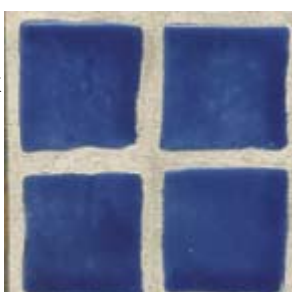

# GEMSTONE

CITRUS  
GOLD  
DARK

CITRUS  
GOLD  
LIGHT

TEAL  
DARK

TEAL  
LIGHT

AQUA  
MARINE  
DARK

AQUA  
MARINE  
LIGHT

SP10  
ITALIAN  
EARTH  
LIGHT

SP8  
TEAL  
LIGHT

SP2  
GARDEN  
GREEN  
DARK

SP11  
SOFT  
YELLOW

SP12  
CITRUS  
GOLD  
DARK

SP4  
LAPIS  
BLUE  
LIGHT

PEACH  
BLUSH  
DARK

PEACH  
BLUSH  
LIGHT

LAPIS  
BLUE  
DARK

LAPIS  
BLUE  
LIGHT

ITALIAN  
EARTH  
DARK

ITALIAN  
EARTH  
LIGHT

SOFT  
YELLOW

WHITE  
LINEN

GARDEN  
GREEN  
DARK

GARDEN  
GREEN  
LIGHT

ICT, Inc.