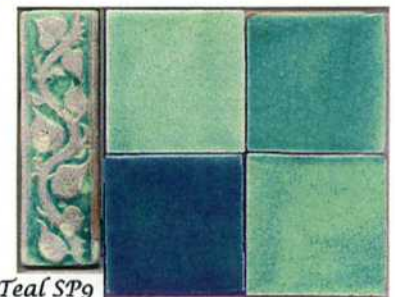

Antique

Lapiz Blue

Citrus Gold

White Linen

Italian Earth SP2
1 3/4" x 5 1/2"

Italian Earth

Aqua Marine

Garden Green

Soft Yellow

Peach Blush

Teal SP9
2 3/8" x 7 1/2"

Teal

Field Tile 4" x 4"
Trim: 4" x 4" Surface Bullnose and Corners

Antique is a light duty ceramic tile suitable for interior use on walls, light duty counters, and tub and shower enclosures.