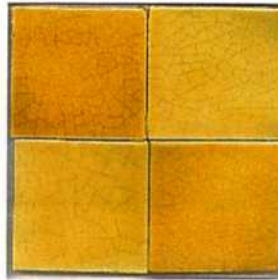

Antique

Lapiz Blue

Citrus Gold

White Linen

Italian Earth SP2
1 3/4" x 5 1/2"

Italian Earth

Aqua Marine

Garden Green

Soft Yellow

Peach Blush

Teal SP9
2 3/8" x 7 1/2"

Teal

Field Tile 4" x 4"
Trim: 4" x 4" Surface Bullnose and Corners

Antique is a light duty ceramic tile suitable for interior use on walls, light duty counters, and tub and shower enclosures.