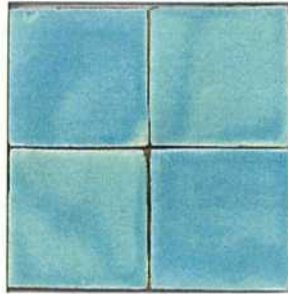

Antique

Lapiz Blue

Citrus Gold

White Linen

Italian Earth SP2
1 3/4" x 5 1/2"

Italian Earth

Aqua Marine

Garden Green

Soft Yellow

Peach Blush

Teal SP9
2 3/8" x 7 1/2"

Teal

Field Tile 4" x 4"
Trim: 4" x 4" Surface Bullnose and Corners

Antique is a light duty ceramic tile suitable for interior use on walls, light duty counters, and tub and shower enclosures.